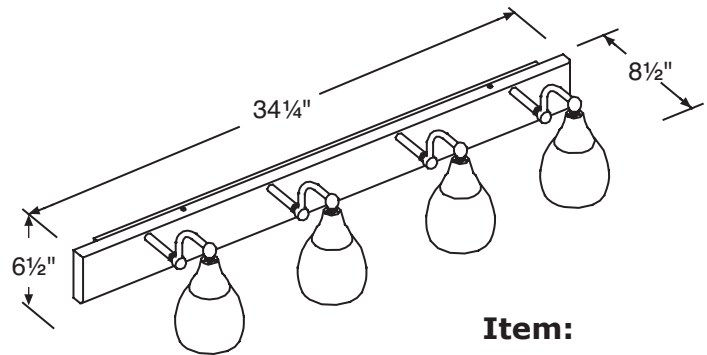

PROGRESSIVE CABINETRY, INC.

Andover Collection

Lighting Bars

- For use with Mirror Cabinets
- Quality construction
- Available in Chrome or Satin Nickle Finish

Item:
ACELBO3LCC
ACELBO3LSN

Item:
ACELBO4LCC
ACELBO4LSN