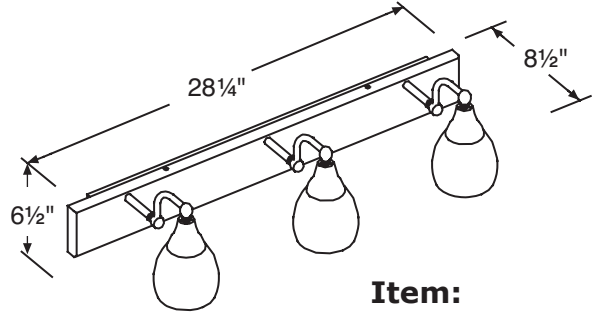

PROGRESSIVE CABINETRY, INC.

Andover Collection

Lighting Bars

- For use with Mirror Cabinets
- Quality construction
- Available in Chrome or Satin Nickle Finish

Item:
ACELBO3LCC
ACELBO3LSN

Item:
ACELBO4LCC
ACELBO4LSN