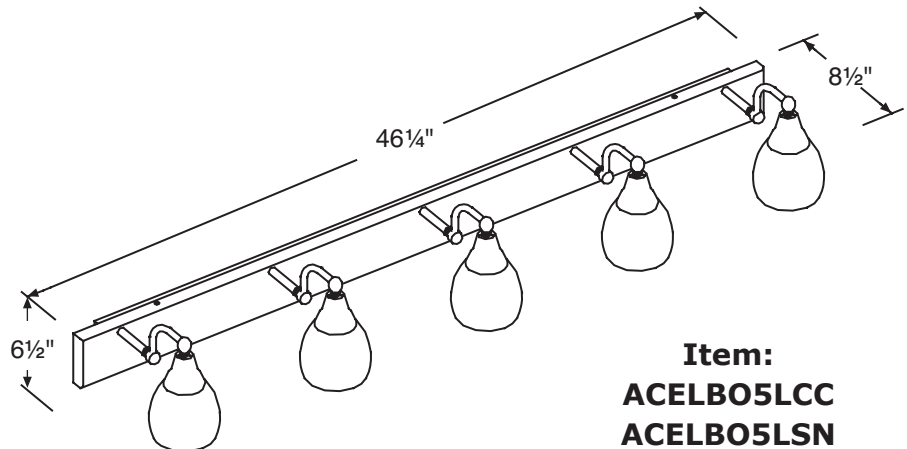

PROGRESSIVE CABINETRY, INC.

Andover Collection

Lighting Bars

- For use with Mirror Cabinets
- Quality construction
- Available in Chrome or Satin Nickle Finish

Item:
ACELBO3LCC
ACELBO3LSN

Item:
ACELBO4LCC
ACELBO4LSN